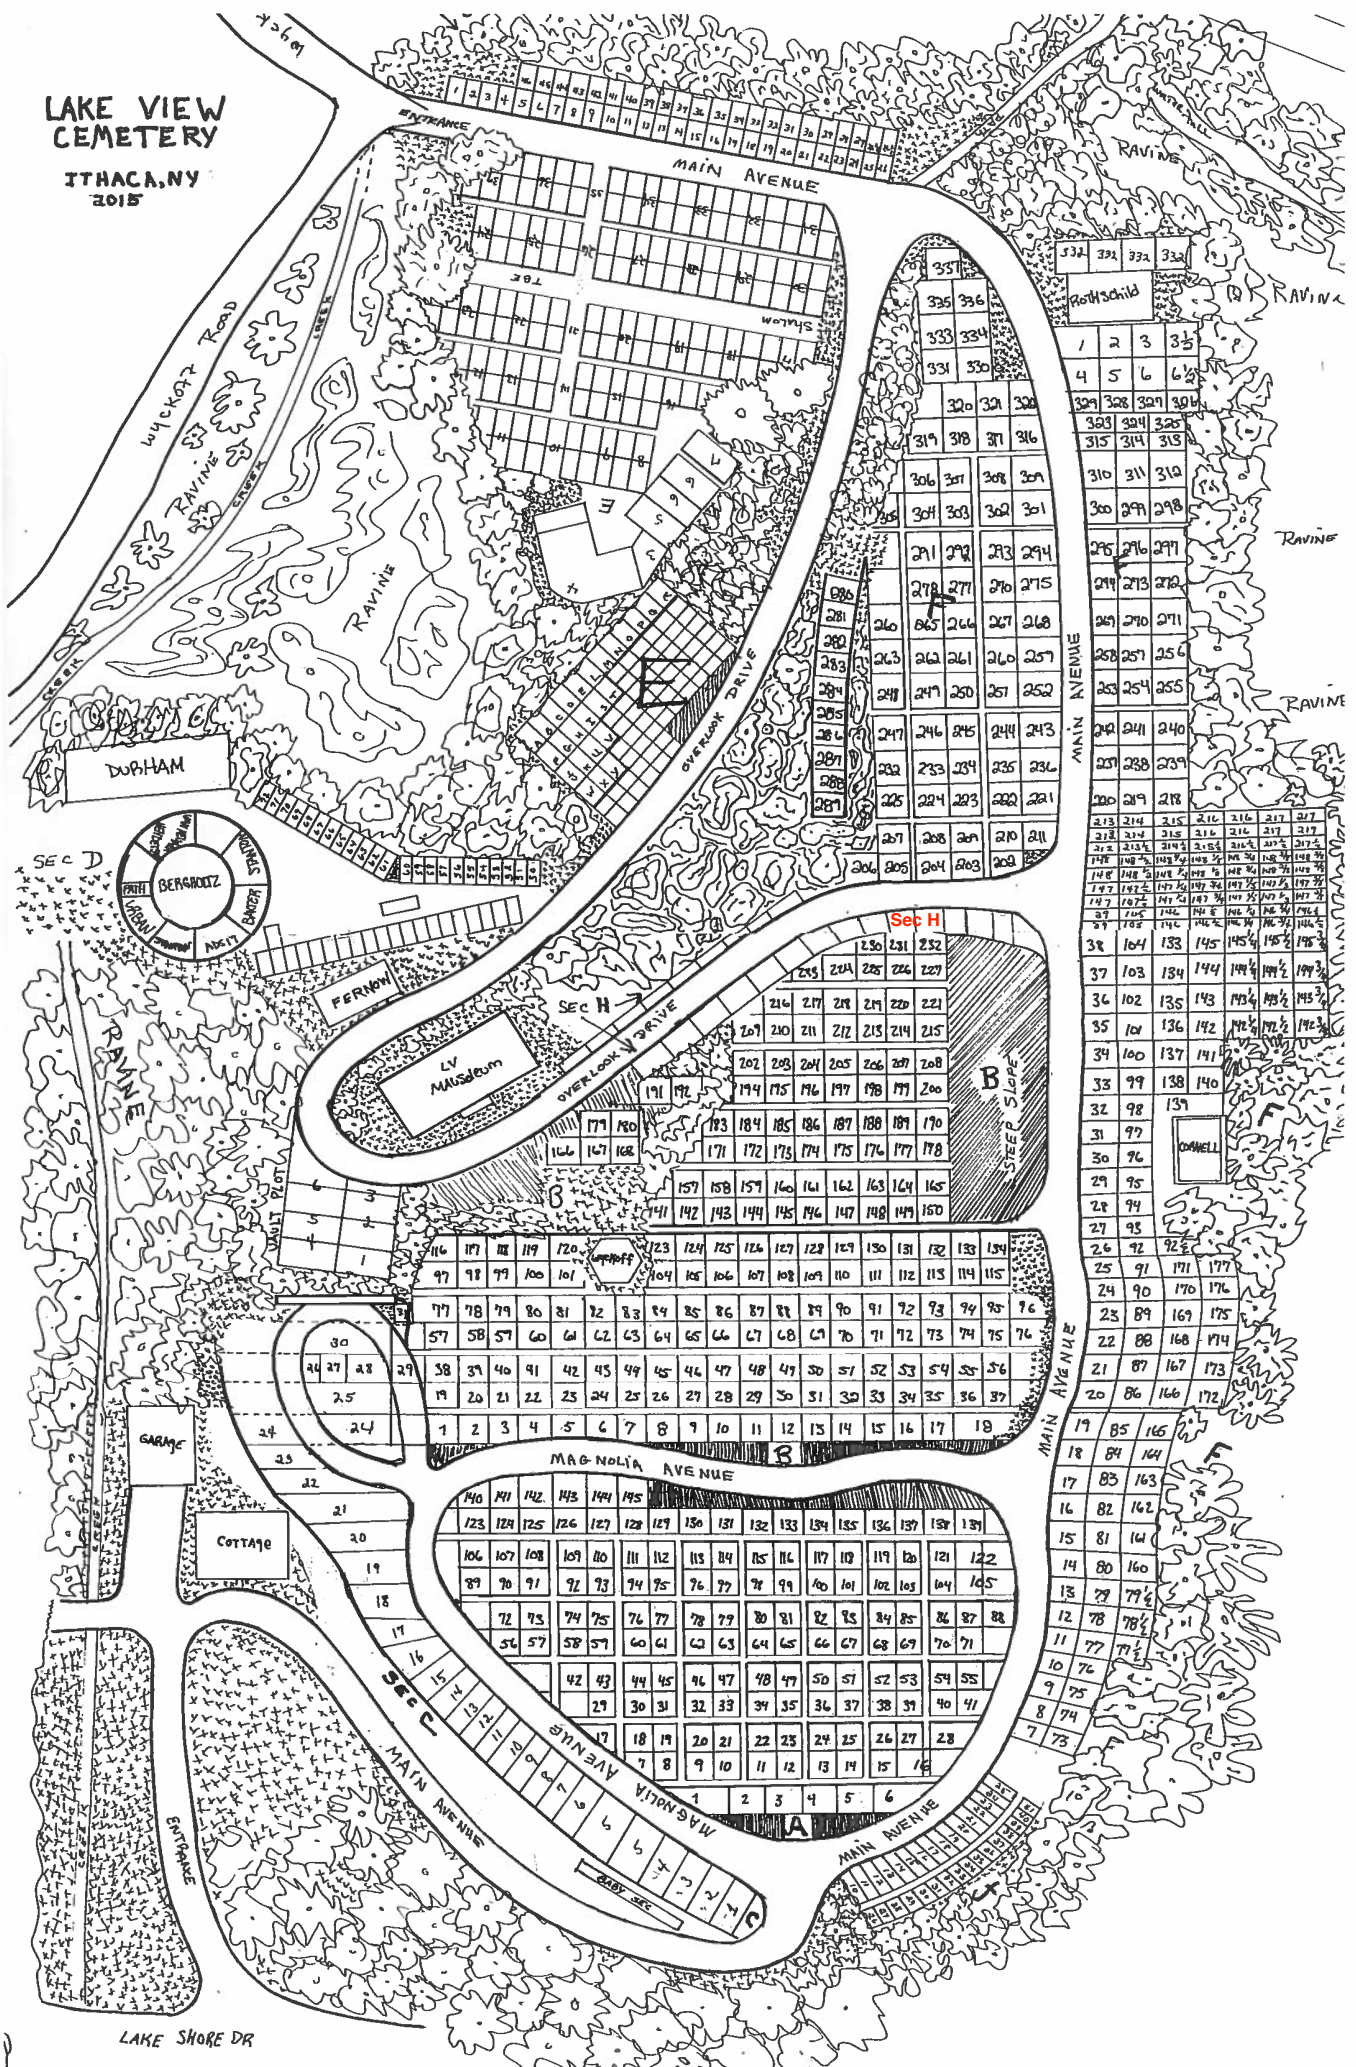

LAKE VIEW CEMETERY

ITHACA, NY
2015

LAKE SHORE DR